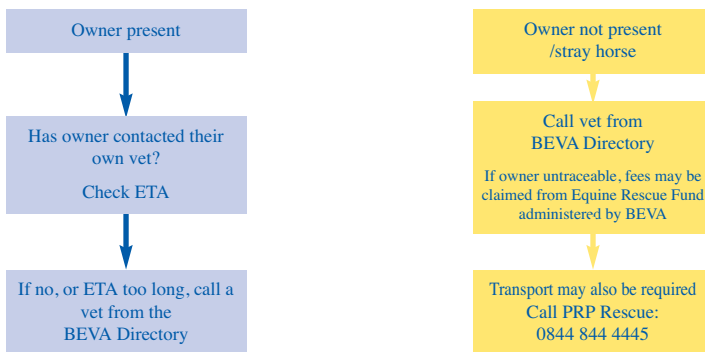

Process for emergency services control rooms

When a report of an incident involving a horse is received, the call centre should make an initial assessment from the information provided as to whether the incident could potentially endanger the health and safety of humans as well as any animals involved.

The following information should be requested:

- The nature of the incident.
- The precise location.
- Are humans trapped or in close proximity to the horse?
- Is the horse in water: i.e. a river, pond or lake?
- Is the owner present?
- Is a vet already on site, or has one been called, and what is their estimated time of arrival?
- Is the incident accessible by road vehicle?

Once the details of the incident are established, please follow the step-by-step process below for obtaining veterinary assistance and if required, horse transportation.

AN INJURED HORSE WILL REQUIRE IMMEDIATE VETERINARY ATTENTION

If a horse is trapped, but seems otherwise healthy, we recommend a vet should still be called to assess the condition of the horse and administer sedation to help make the rescue safer for all concerned.

The RSPCA National Control Centre should also be contacted so that an inspector/officer can be dispatched if necessary.

At the scene

Please note that the following does not contain detailed advice on standard operating procedures for rescuing horses. Rescues of this nature should only be performed by animal rescue teams trained in rescue techniques.

Initial emergency responders should carry out a risk assessment to first determine the human risk, followed by the welfare of the animal involved.

If initial responders are not trained in animal rescue, their responsibility will be to safeguard the scene, carry out immediate measures to protect lives, and call for assistance.

Horses in distress – what you need to know

Horses have a strong herd instinct and an unpredictable flight or fight reaction to unpleasant situations. The most placid horse can be very dangerous when panicked or stressed and therefore potentially dangerous to itself and those endeavouring to rescue it. A veterinary surgeon can administer sedation or anaesthesia to calm the horse and make the rescue scene safer. However...

Be warned: even sedated horses can kick and cause injury.

The Emergency Services should approach any incident with sirens turned off to prevent startling the horse.

If there is more than one horse, they will be calmer if they can be kept together.

THE THREE GOLDEN RULES OF HORSE RESCUE

- Always put a head collar on the horse before you attempt to rescue it.
- Never release a horse unless you have somewhere safe for it to go.
- Plan your exit route. Always have a safe egress.